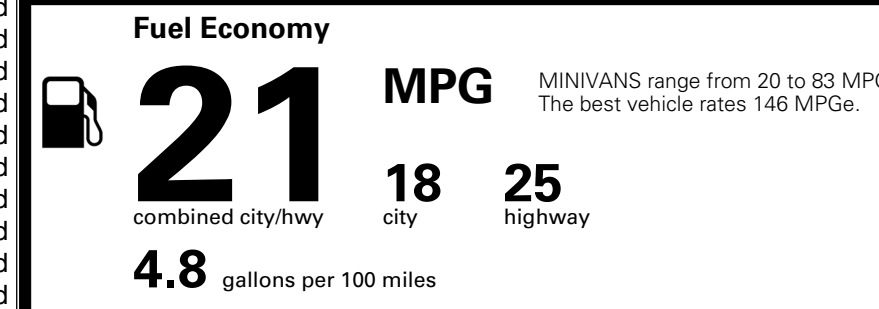

EPA DOT Fuel Economy and Environment

Gasoline Vehicle

You spend $3,250 more in fuel costs over 5 years compared to the average new vehicle.

Annual fuel cost $2,350