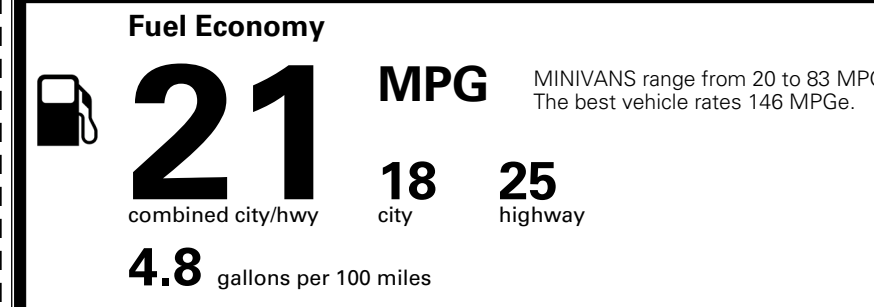

EPA DOT Fuel Economy and Environment

Gasoline Vehicle

You spend $3,250 more in fuel costs over 5 years compared to the average new vehicle.

Annual fuel cost $2,350