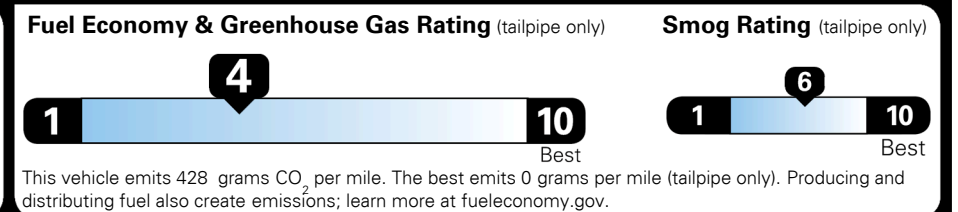

## EPA DOT Fuel Economy and Environment

Gasoline Vehicle

**You spend \$3,250**  
 more in fuel costs over 5 years compared to the average new vehicle.

**Annual fuel cost \$2,350**

Actual results will vary for many reasons, including driving conditions and how you drive and maintain your vehicle. The average new vehicle gets 29 MPG and costs \$8,500 to fuel over 5 years. Cost estimates are based on 15,000 miles per year at \$ 3.30 per gallon. MPGe is miles per gasoline gallon equivalent. Vehicle emissions are a significant cause of climate change and smog.