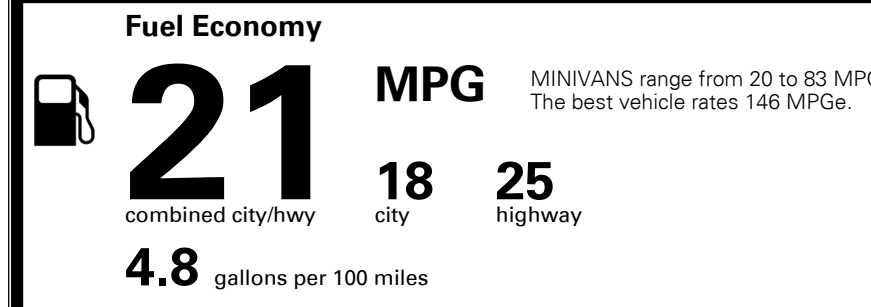

## EPA DOT Fuel Economy and Environment

Gasoline Vehicle

**You spend \$3,250**  
 more in fuel costs over 5 years compared to the average new vehicle.

**Annual fuel cost \$2,350**

Actual results will vary for many reasons, including driving conditions and how you drive and maintain your vehicle. The average new vehicle gets 29 MPG and costs \$8,500 to fuel over 5 years. Cost estimates are based on 15,000 miles per year at \$ 3.30 per gallon. MPGe is miles per gasoline gallon equivalent. Vehicle emissions are a significant cause of climate change and smog.