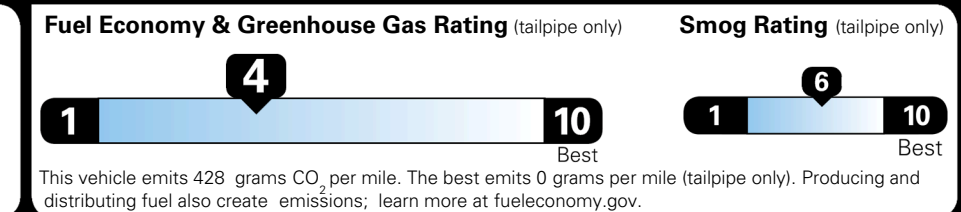

### EPA DOT Fuel Economy and Environment

Gasoline Vehicle

**You spend \$3,250 more in fuel costs over 5 years** compared to the average new vehicle.

**Annual fuel cost \$2,350**

Actual results will vary for many reasons, including driving conditions and how you drive and maintain your vehicle. The average new vehicle gets 29 MPG and costs \$8,500 to fuel over 5 years. Cost estimates are based on 15,000 miles per year at \$ 3.30 per gallon. MPGe is miles per gasoline gallon equivalent. Vehicle emissions are a significant cause of climate change and smog.