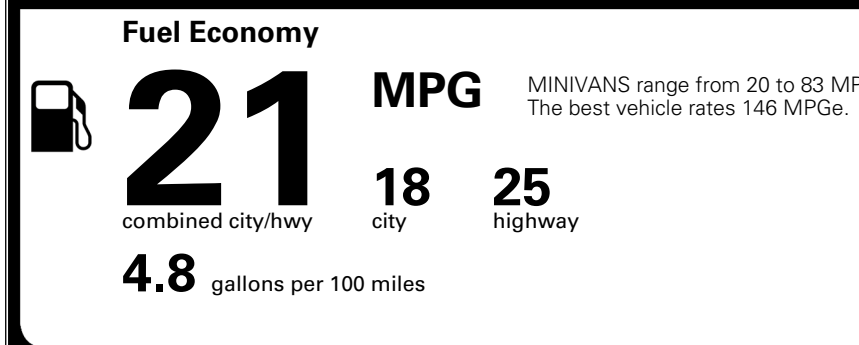

### EPA DOT Fuel Economy and Environment

Gasoline Vehicle

**You spend \$3,250 more in fuel costs over 5 years** compared to the average new vehicle.

**Annual fuel cost \$2,350**

Actual results will vary for many reasons, including driving conditions and how you drive and maintain your vehicle. The average new vehicle gets 29 MPG and costs \$8,500 to fuel over 5 years. Cost estimates are based on 15,000 miles per year at \$ 3.30 per gallon. MPGe is miles per gasoline gallon equivalent. Vehicle emissions are a significant cause of climate change and smog.