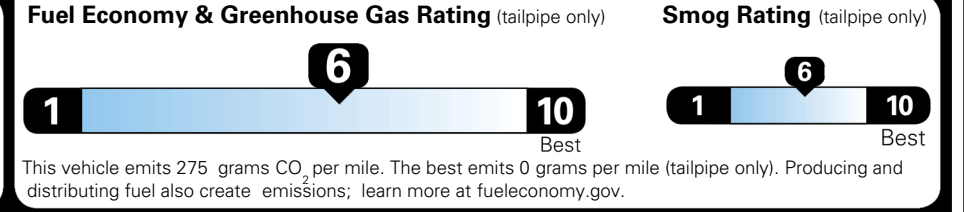

\$495.00
 \$315.00

MSRP INCLUDING OPTIONS

\$ 54,300.00

INLAND FREIGHT AND HANDLING

\$ 1,545.00

TOTAL MANUFACTURER'S SUGGESTED RETAIL PRICE ▶

\$ 55,845.00

TOTAL ADDITIONAL WEIGHT: 10.1

EPA DOT Fuel Economy and Environment

Gasoline Vehicle

You save \$750
 in fuel costs over 5 years compared to the average new vehicle.

Annual fuel cost \$1,550

Actual results will vary for many reasons, including driving conditions and how you drive and maintain your vehicle. The average new vehicle gets 29 MPG and costs \$8,500 to fuel over 5 years. Cost estimates are based on 15,000 miles per year at \$ 3.30 per gallon. MPGe is miles per gasoline gallon equivalent. Vehicle emissions are a significant cause of climate change and smog.