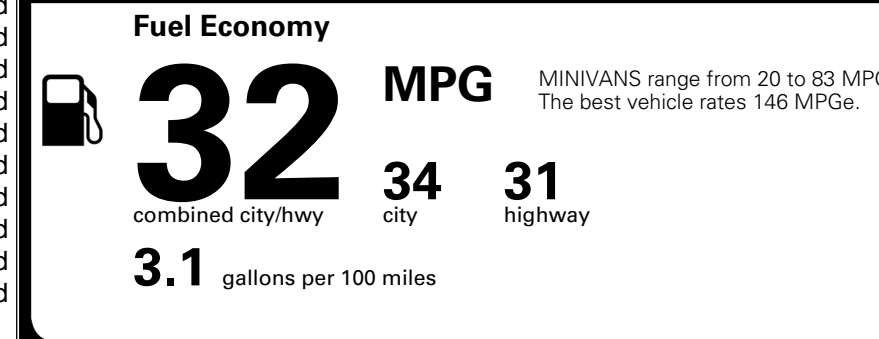

\$495.00
 \$315.00

MSRP INCLUDING OPTIONS

\$ 54,300.00

INLAND FREIGHT AND HANDLING

\$ 1,545.00

TOTAL MANUFACTURER'S SUGGESTED RETAIL PRICE ▶

\$ 55,845.00

TOTAL ADDITIONAL WEIGHT: 10.1

EPA DOT Fuel Economy and Environment

Gasoline Vehicle

You save \$750
 in fuel costs over 5 years compared to the average new vehicle.

Annual fuel cost \$1,550

Actual results will vary for many reasons, including driving conditions and how you drive and maintain your vehicle. The average new vehicle gets 29 MPG and costs \$8,500 to fuel over 5 years. Cost estimates are based on 15,000 miles per year at \$ 3.30 per gallon. MPGe is miles per gasoline gallon equivalent. Vehicle emissions are a significant cause of climate change and smog.