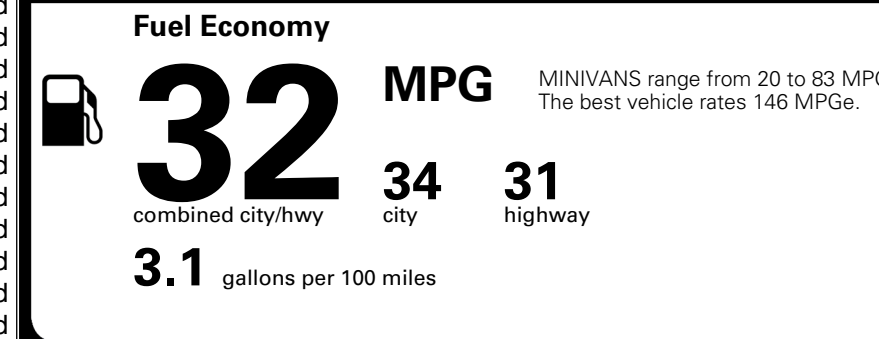

## EPA DOT Fuel Economy and Environment

Gasoline Vehicle

**You save \$750**  
 in fuel costs over 5 years compared to the average new vehicle.

**Annual fuel cost \$1,550**

Actual results will vary for many reasons, including driving conditions and how you drive and maintain your vehicle. The average new vehicle gets 29 MPG and costs \$8,500 to fuel over 5 years. Cost estimates are based on 15,000 miles per year at \$ 3.30 per gallon. MPGe is miles per gasoline gallon equivalent. Vehicle emissions are a significant cause of climate change and smog.