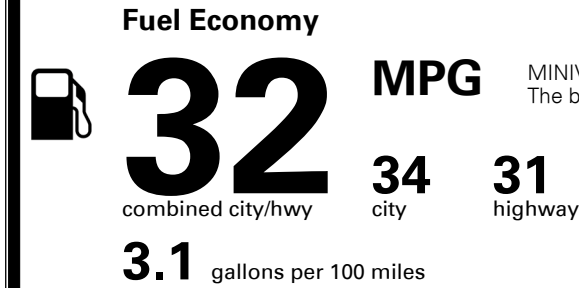

Included

\$315.00

\$ 53,405.00

\$ 1,495.00

\$ 54,900.00

EPA DOT Fuel Economy and Environment

Gasoline Vehicle

You save \$750
 in fuel costs over 5 years compared to the average new vehicle.

Annual fuel cost \$1,550

Fuel Economy & Greenhouse Gas Rating (tailpipe only) Smog Rating (tailpipe only)

This vehicle emits 275 grams CO₂ per mile. The best emits 0 grams per mile (tailpipe only). Producing and distributing fuel also create emissions; learn more at fueleconomy.gov.