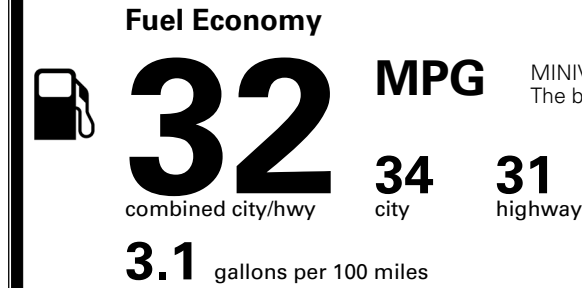

## EPA DOT Fuel Economy and Environment

Gasoline Vehicle

MINIVANS range from 20 to 83 MPG. The best vehicle rates 146 MPGe.

**You save \$750**  
 in fuel costs over 5 years compared to the average new vehicle.