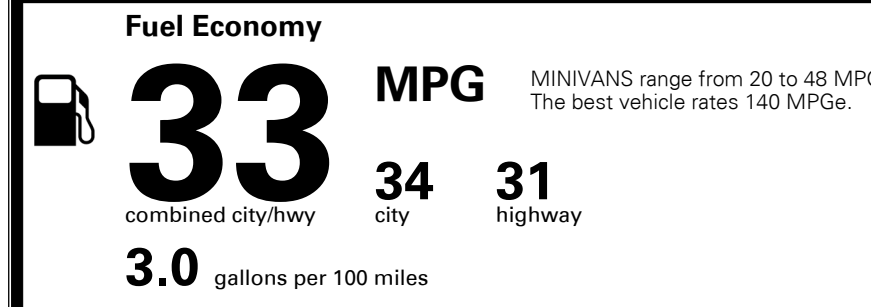

\$495.00
 Included
 \$295.00

MSRP INCLUDING OPTIONS

\$ 53,690.00

INLAND FREIGHT AND HANDLING

\$ 1,435.00

TOTAL MANUFACTURER'S SUGGESTED RETAIL PRICE ▶

\$ 55,125.00

TOTAL ADDITIONAL WEIGHT: 10.1

EPA DOT Fuel Economy and Environment

Gasoline Vehicle

You save \$1,500
 in fuel costs over 5 years compared to the average new vehicle.

Annual fuel cost \$1,600

Actual results will vary for many reasons, including driving conditions and how you drive and maintain your vehicle. The average new vehicle gets 28 MPG and costs \$9,500 to fuel over 5 years. Cost estimates are based on 15,000 miles per year at \$ 3.50 per gallon. MPGe is miles per gasoline gallon equivalent. Vehicle emissions are a significant cause of climate change and smog.