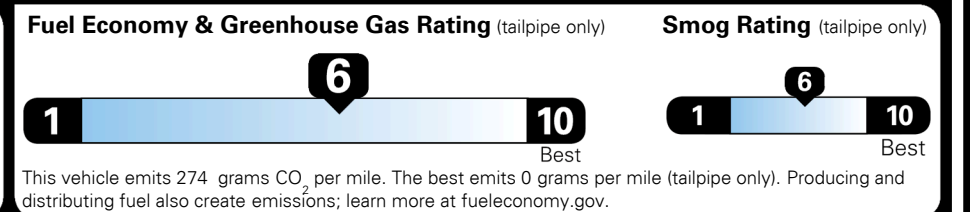

\$495.00
 Included
 \$295.00

MSRP INCLUDING OPTIONS

\$ 53,690.00

INLAND FREIGHT AND HANDLING

\$ 1,435.00

TOTAL MANUFACTURER'S SUGGESTED RETAIL PRICE ▶

\$ 55,125.00

TOTAL ADDITIONAL WEIGHT: 10.1

EPA DOT Fuel Economy and Environment

Gasoline Vehicle

You save \$1,500
 in fuel costs over 5 years compared to the average new vehicle.

Annual fuel cost \$1,600

Actual results will vary for many reasons, including driving conditions and how you drive and maintain your vehicle. The average new vehicle gets 28 MPG and costs \$9,500 to fuel over 5 years. Cost estimates are based on 15,000 miles per year at \$ 3.50 per gallon. MPGe is miles per gasoline gallon equivalent. Vehicle emissions are a significant cause of climate change and smog.