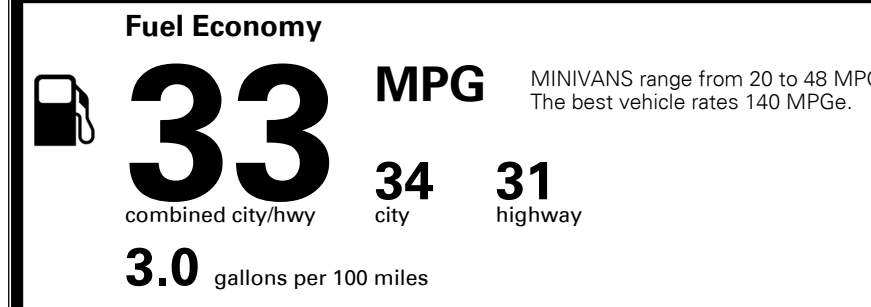

\$495.00
 Included

 Included
 \$295.00

MSRP INCLUDING OPTIONS

\$ 53,690.00

INLAND FREIGHT AND HANDLING

\$ 1,435.00

TOTAL MANUFACTURER'S SUGGESTED RETAIL PRICE ▶

\$ 55,125.00

TOTAL ADDITIONAL WEIGHT: 10.1

EPA DOT Fuel Economy and Environment

Gasoline Vehicle

You save \$1,500
 in fuel costs over 5 years compared to the average new vehicle.

Annual fuel cost \$1,600

Actual results will vary for many reasons, including driving conditions and how you drive and maintain your vehicle. The average new vehicle gets 28 MPG and costs \$9,500 to fuel over 5 years. Cost estimates are based on 15,000 miles per year at \$ 3.50 per gallon. MPGe is miles per gasoline gallon equivalent. Vehicle emissions are a significant cause of climate change and smog.