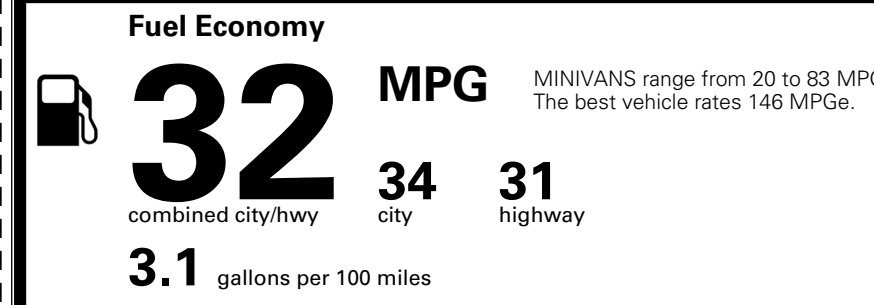

\$495.00
 Included

\$285.00

MSRP INCLUDING OPTIONS

\$ 54,270.00

INLAND FREIGHT AND HANDLING

\$ 1,545.00

TOTAL MANUFACTURER'S SUGGESTED RETAIL PRICE ▶

\$ 55,815.00

TOTAL ADDITIONAL WEIGHT: 10.1

EPA DOT Fuel Economy and Environment

Gasoline Vehicle

You save \$750
 in fuel costs over 5 years compared to the average new vehicle.

Annual fuel cost \$1,550

Actual results will vary for many reasons, including driving conditions and how you drive and maintain your vehicle. The average new vehicle gets 29 MPG and costs \$8,500 to fuel over 5 years. Cost estimates are based on 15,000 miles per year at \$ 3.30 per gallon. MPGe is miles per gasoline gallon equivalent. Vehicle emissions are a significant cause of climate change and smog.