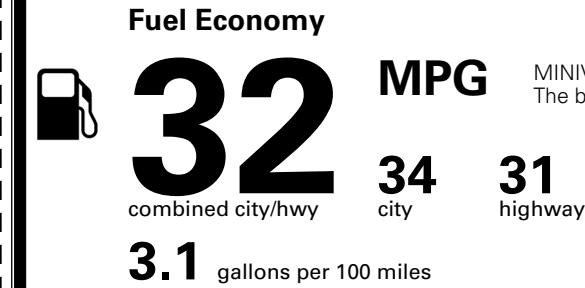

EPA DOT Fuel Economy and Environment

Gasoline Vehicle

MINIVANS range from 20 to 83 MPG. The best vehicle rates 146 MPGe.

You save \$750
 in fuel costs over 5 years compared to the average new vehicle.

Annual fuel cost
\$1,550