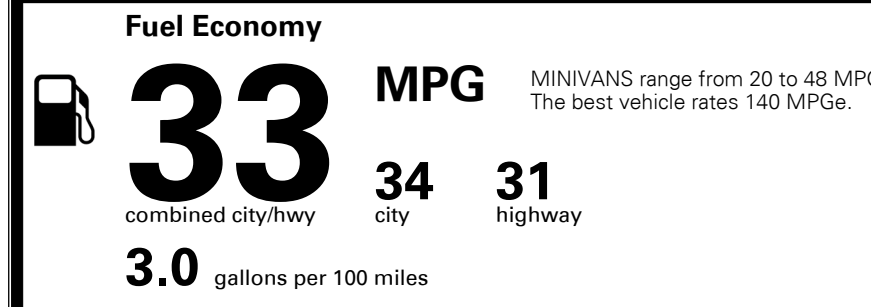

Included
 Included
 Included
 \$295.00

MSRP INCLUDING OPTIONS

\$ 53,195.00

INLAND FREIGHT AND HANDLING

\$ 1,435.00

TOTAL MANUFACTURER'S SUGGESTED RETAIL PRICE ▶

\$ 54,630.00

TOTAL ADDITIONAL WEIGHT: 10.1

EPA DOT Fuel Economy and Environment

Gasoline Vehicle

You save \$1,500
 in fuel costs over 5 years compared to the average new vehicle.

Annual fuel cost \$1,600

Actual results will vary for many reasons, including driving conditions and how you drive and maintain your vehicle. The average new vehicle gets 28 MPG and costs \$9,500 to fuel over 5 years. Cost estimates are based on 15,000 miles per year at \$ 3.50 per gallon. MPGe is miles per gasoline gallon equivalent. Vehicle emissions are a significant cause of climate change and smog.