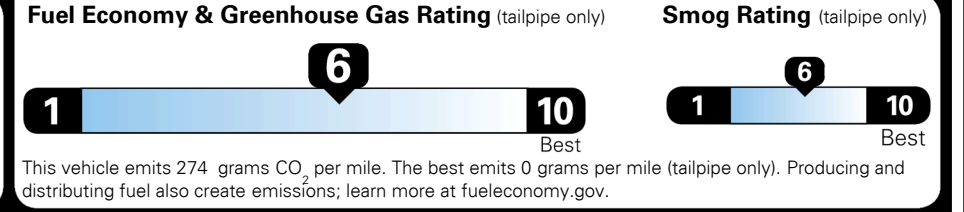

Actual results will vary for many reasons, including driving conditions and how you drive and maintain your vehicle. The average new vehicle gets 28 MPG and costs $9,500 to fuel over 5 years. Cost estimates are based on 15,000 miles per year at $ 3.50 per gallon. MPGe is miles per gasoline gallon equivalent. Vehicle emissions are a significant cause of climate change and smog.

fueleconomy.gov

Calculate personalized estimates and compare vehicles

GOVERNMENT 5-STAR SAFETY RATINGS

Overall Vehicle Score		Not Rated
Based on the combined rating of frontal, side and rollover. Should ONLY be compared to other vehicles of similar size and weight.		
Frontal	Driver	★ ★ ★ ★ ★
Crash	Passenger	★ ★ ★ ★
Based on the risk of injury in a frontal impact. Should ONLY be compared to other vehicles of similar size and weight.		
Side	Front seat	Not Rated
Crash	Rear seat	Not Rated
Star ratings based on the risk of injury in a side impact.		
Rollover		★ ★ ★ ★
Star ratings based on the risk of rollover in a single-vehicle crash.		

Star ratings range from 1 to 5 stars (★★★★★) with 5 being the highest.
Source: National Highway Traffic Safety Administration (NHTSA).
www.safercar.gov or 1-888-327-4236

Manufacturer's suggested retail price includes Manufacturer's recommended pre-delivery service. License and title fees, state and local taxes and other dealer installed options and accessories are not included in the manufacturer's suggested retail price.

PARTS CONTENT INFORMATION

FOR VEHICLES IN THIS CAR LINE U.S./CANADIAN PARTS CONTENT: 2 %

MAJOR SOURCES OF FOREIGN PARTS: KOREA: 90%

NOTE: PARTS CONTENT DOES NOT INCLUDE FINAL ASSEMBLY, DISTRIBUTION, OR OTHER NON-PARTS COSTS.

FOR THIS VEHICLE FINAL ASSEMBLY POINT: GWANGMYEONG, KOREA

COUNTRY OF ORIGIN ENGINE (MOTOR): KOREA
TRANSMISSION: KOREA