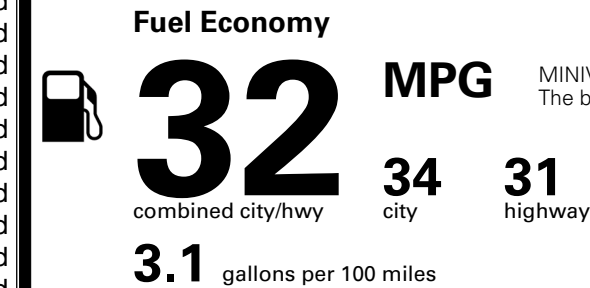

### EPA DOT Fuel Economy and Environment

Gasoline Vehicle

MINIVANS range from 20 to 83 MPG. The best vehicle rates 146 MPGe.

**You save \$750**  
 in fuel costs over 5 years compared to the average new vehicle.