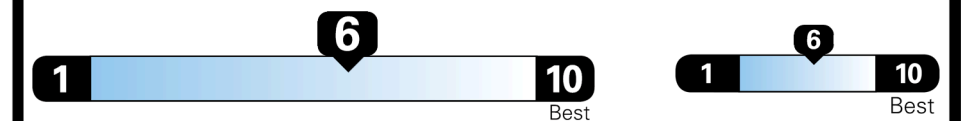

This vehicle emits 275 grams CO₂ per mile. The best emits 0 grams per mile (tailpipe only). Producing and distributing fuel also create emissions; learn more at fueleconomy.gov.

Actual results will vary for many reasons, including driving conditions and how you drive and maintain your vehicle. The average new vehicle gets 29 MPG and costs $8,500 to fuel over 5 years. Cost estimates are based on 15,000 miles per year at $ 3.30 per gallon. MPGe is miles per gasoline gallon equivalent. Vehicle emissions are a significant cause of climate change and smog.

fueleconomy.gov

Calculate personalized estimates and compare vehicles

GOVERNMENT 5-STAR SAFETY RATINGS

Overall Vehicle Score Not Rated

Based on the combined rating of frontal, side and rollover. Should ONLY be compared to other vehicles of similar size and weight.

Frontal Driver ★ ★ ★ ★ ★

Crash Passenger ★ ★ ★ ★

Based on the risk of injury in a frontal impact. Should ONLY be compared to other vehicles of similar size and weight.

Side Front seat Not Rated

Crash Rear seat Not Rated

Star ratings based on the risk of injury in a side impact.

Rollover ★ ★ ★ ★

Star ratings based on the risk of rollover in a single-vehicle crash.

Star ratings range from 1 to 5 stars (★★★★★) with 5 being the highest.

Source: National Highway Traffic Safety Administration (NHTSA).

www.safercar.gov or 1-888-327-4236

Manufacturer's suggested retail price includes Manufacturer's recommended pre-delivery service. License and title fees, state and local taxes and other dealer installed options and accessories are not included in the manufacturer's suggested retail price.

PARTS CONTENT INFORMATION

FOR VEHICLES IN THIS CAR LINE U.S./CANADIAN PARTS CONTENT: 2 %

MAJOR SOURCES OF FOREIGN PARTS: KOREA: 90%

NOTE: PARTS CONTENT DOES NOT INCLUDE FINAL ASSEMBLY, DISTRIBUTION, OR OTHER NON-PARTS COSTS.

FOR THIS VEHICLE FINAL ASSEMBLY POINT: GWANGMYEONG, KOREA

COUNTRY OF ORIGIN

ENGINE (MOTOR): KOREA

TRANSMISSION: KOREA