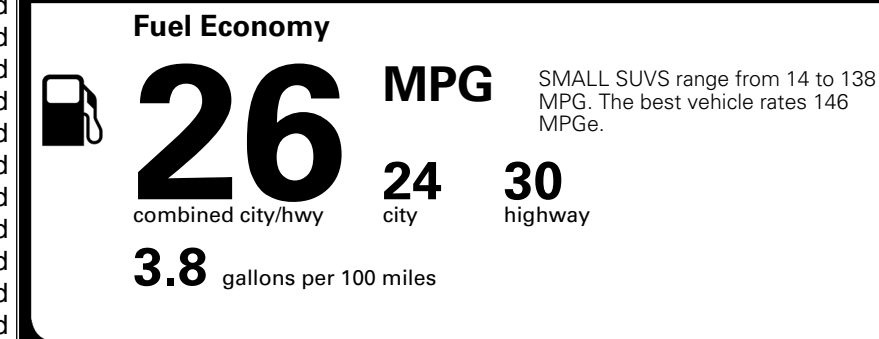

TOTAL ADDITIONAL WEIGHT: 7.8

EPA DOT Fuel Economy and Environment

Gasoline Vehicle

You spend \$1,000 more in fuel costs over 5 years compared to the average new vehicle.

Annual fuel cost \$1,900

Actual results will vary for many reasons, including driving conditions and how you drive and maintain your vehicle. The average new vehicle gets 29 MPG and costs \$8,500 to fuel over 5 years. Cost estimates are based on 15,000 miles per year at \$ 3.30 per gallon. MPGe is miles per gasoline gallon equivalent. Vehicle emissions are a significant cause of climate change and smog.