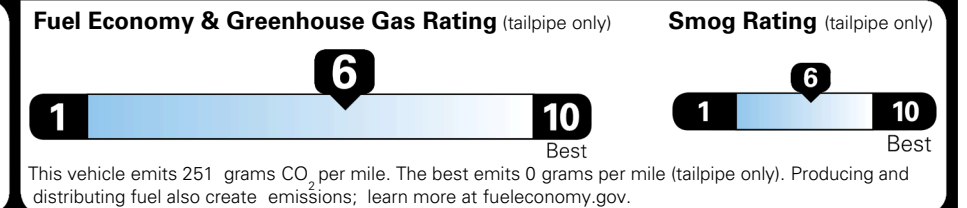

You save $1,500
in fuel costs over 5 years compared to the average new vehicle.

Annual fuel cost $1,400