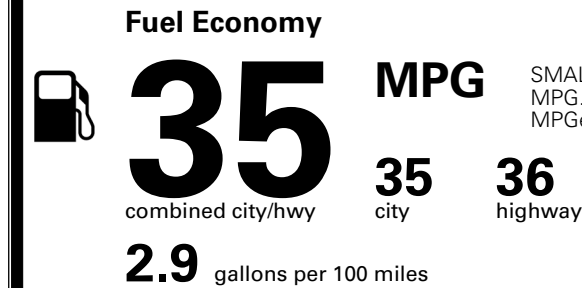

MSRP INCLUDING OPTIONS \$ 35,385.00

INLAND FREIGHT AND HANDLING \$ 1,495.00

TOTAL MANUFACTURER'S SUGGESTED RETAIL PRICE ▶ \$ 36,880.00

TOTAL ADDITIONAL WEIGHT: 5.6

\$ 33,790.00

EPA DOT Fuel Economy and Environment

Gasoline Vehicle

You save \$1,500
 in fuel costs over 5 years compared to the average new vehicle.

Annual fuel cost \$1,400

Actual results will vary for many reasons, including driving conditions and how you drive and maintain your vehicle. The average new vehicle gets 29 MPG and costs \$8,500 to fuel over 5 years. Cost estimates are based on 15,000 miles per year at \$ 3.30 per gallon. MPGe is miles per gasoline gallon equivalent. Vehicle emissions are a significant cause of climate change and smog.