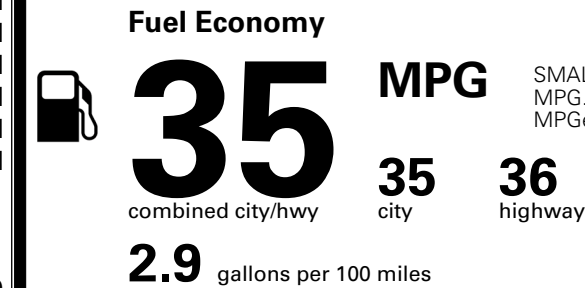

\$1,000.00

\$200.00

\$375.00

MSRP INCLUDING OPTIONS

\$ 35,365.00

INLAND FREIGHT AND HANDLING

\$ 1,495.00

TOTAL MANUFACTURER'S SUGGESTED RETAIL PRICE ▶

\$ 36,860.00

TOTAL ADDITIONAL WEIGHT: 7.9

EPA DOT Fuel Economy and Environment

Gasoline Vehicle

SMALL SUVs range from 14 to 125 MPG. The best vehicle rates 146 MPGe.

You save \$1,500
 in fuel costs over 5 years compared to the average new vehicle.