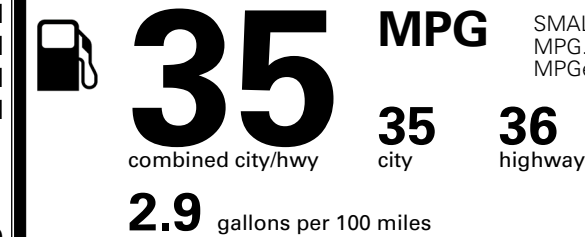

Fuel Economy

You save
$1,500
in fuel costs
over 5 years
compared to the
average new vehicle.

Annual fuel cost
$1,400