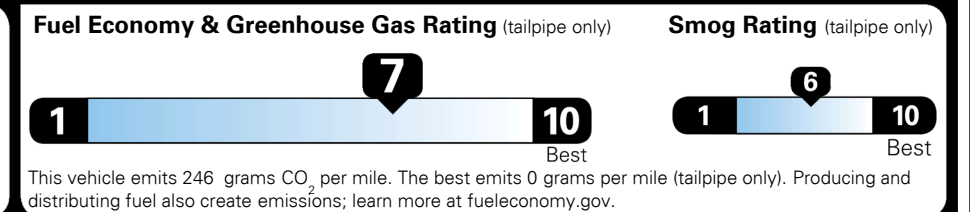

TOTAL ADDITIONAL WEIGHT: 7.9

EPA DOT Fuel Economy and Environment

Gasoline Vehicle

Fuel Economy

36 MPG
 combined city/hwy

36 MPG
 city

36 MPG
 highway

2.8 gallons per 100 miles

SMALL SUVs range from 14 to 118 MPG. The best vehicle rates 140 MPGe.

You save \$2,250
 in fuel costs over 5 years compared to the average new vehicle.

Annual fuel cost \$1,450

Actual results will vary for many reasons, including driving conditions and how you drive and maintain your vehicle. The average new vehicle gets 28 MPG and costs \$9,500 to fuel over 5 years. Cost estimates are based on 15,000 miles per year at \$ 3.50 per gallon. MPGe is miles per gasoline gallon equivalent. Vehicle emissions are a significant cause of climate change and smog.