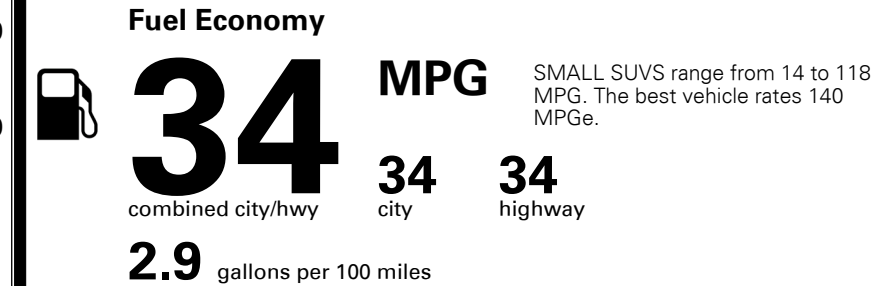

EXTERIOR

19" Alloy Wheels
Smart Power Liftgate
LED Projector Headlights w/ Auto-On/Off
LED Positioning Lights, LED Fog Lights, LED DRLs
Power Adj. Heated Outside Mirrors w/LED Turn Signals
Towing Package Pre-Wiring
Roof Rails
Compact Spare Tire

WARRANTY

10 Year/100,000 Mile Limited Powertrain Warranty
10 Year/100,000 Mile Limited Battery Warranty
5 Year/60,000 Mile Limited Basic Warranty
5 Year/60,000 Mile Roadside Assistance

MANUFACTURER'S SUGGESTED RETAIL PRICE ▶

$ 40,490.00

ADDITIONAL INSTALLED EQUIPMENT:
(In addition to or in place of standard features)
EX Panoramic Sunroof Package
- Panoramic Sunroof w/ Power Sunshade
- LED Interior Lighting
Carpeted Floor Mats

$1,300.00

$225.00

MSRP INCLUDING OPTIONS

$ 42,015.00

INLAND FREIGHT AND HANDLING

$ 1,375.00

TOTAL MANUFACTURER'S SUGGESTED RETAIL PRICE ▶

$ 43,390.00

TOTAL ADDITIONAL WEIGHT: 6.6

*Additional terms and conditions apply.

**Kia Connect may be currently unavailable for some Model Year 2022 and newer vehicles sold or purchased in Massachusetts; please see owners.kia.com for more information.

NOTE: When you purchase this vehicle, Kia America, Inc. collects personal information you provide to the dealership. For information on our collection and use of personal information and your rights, please see our Privacy Policy on www.kia.com.

EPA DOT Fuel Economy and Environment

Gasoline Vehicle

You save
$1,750
in fuel costs
over 5 years
compared to the
average new vehicle.

Annual fuel cost
$1,550