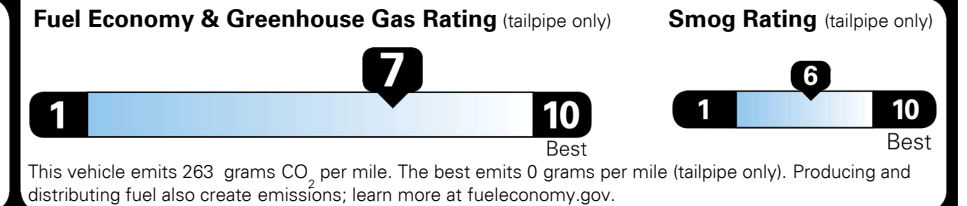

## EPA DOT Fuel Economy and Environment

Gasoline Vehicle

You save  
**\$1,750**  
 in fuel costs  
 over 5 years  
 compared to the  
 average new vehicle.

Annual fuel cost  
**\$1,550**

Actual results will vary for many reasons, including driving conditions and how you drive and maintain your vehicle. The average new vehicle gets 28 MPG and costs \$9,500 to fuel over 5 years. Cost estimates are based on 15,000 miles per year at \$ 3.50 per gallon. MPGe is miles per gasoline gallon equivalent. Vehicle emissions are a significant cause of climate change and smog.