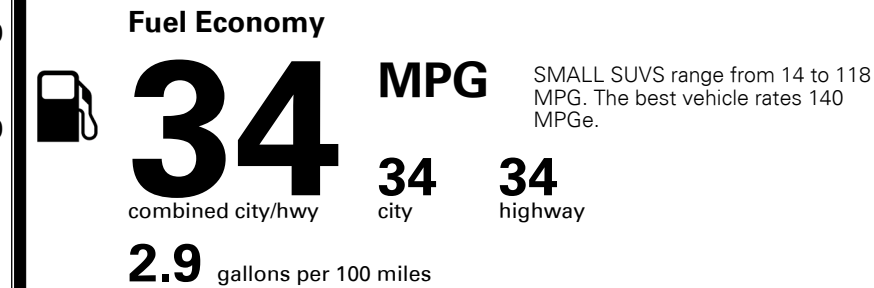

EXTERIOR

19" Alloy Wheels
Smart Power Liftgate
LED Projector Headlights w/ Auto-On/Off
LED Positioning Lights, LED Fog Lights, LED DRLs
Power Adj. Heated Outside Mirrors w/LED Turn Signals
Towing Package Pre-Wiring
Roof Rails
Compact Spare Tire

WARRANTY

10 Year/100,000 Mile Limited Powertrain Warranty
10 Year/100,000 Mile Limited Battery Warranty
5 Year/60,000 Mile Limited Basic Warranty
5 Year/60,000 Mile Roadside Assistance

MANUFACTURER'S SUGGESTED RETAIL PRICE ▶

$ 40,490.00

ADDITIONAL INSTALLED EQUIPMENT:
(In addition to or in place of standard features)
EX Panoramic Sunroof Package
- Panoramic Sunroof w/ Power Sunshade
- LED Interior Lighting
Carpeted Floor Mats

$1,300.00

$225.00

MSRP INCLUDING OPTIONS

$ 42,015.00

INLAND FREIGHT AND HANDLING

$ 1,375.00

TOTAL MANUFACTURER'S SUGGESTED RETAIL PRICE ▶

$ 43,390.00

TOTAL ADDITIONAL WEIGHT: 6.6

*Additional terms and conditions apply.

**Kia Connect may be currently unavailable for some Model Year 2022 and newer vehicles sold or purchased in Massachusetts; please see owners.kia.com for more information.

NOTE: When you purchase this vehicle, Kia America, Inc. collects personal information you provide to the dealership. For information on our collection and use of personal information and your rights, please see our Privacy Policy on www.kia.com.

EPA DOT Fuel Economy and Environment

Gasoline Vehicle

You save
$1,750
in fuel costs
over 5 years
compared to the
average new vehicle.

Annual fuel cost
$1,550