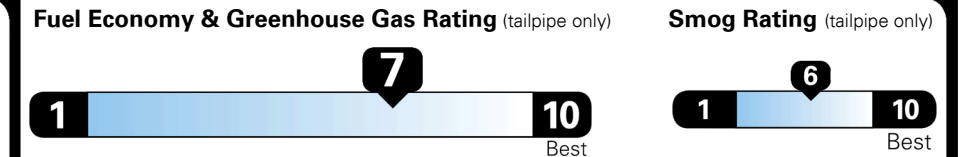

## EPA DOT Fuel Economy and Environment

Gasoline Vehicle

You save  
**\$1,750**  
 in fuel costs  
 over 5 years  
 compared to the  
 average new vehicle.

Annual fuel cost  
**\$1,550**

This vehicle emits 263 grams CO<sub>2</sub> per mile. The best emits 0 grams per mile (tailpipe only). Producing and distributing fuel also create emissions; learn more at fueleconomy.gov.