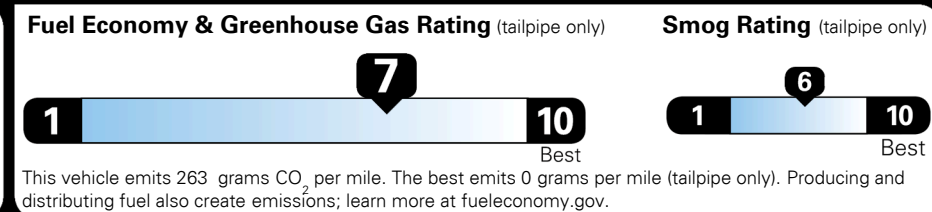

Actual results will vary for many reasons, including driving conditions and how you drive and maintain your vehicle. The average new vehicle gets 28 MPG and costs $9,500 to fuel over 5 years. Cost estimates are based on 15,000 miles per year at $ 3.50 per gallon. MPGe is miles per gasoline gallon equivalent. Vehicle emissions are a significant cause of climate change and smog.

fueleconomy.gov
Calculate personalized estimates and compare vehicles

GOVERNMENT 5-STAR SAFETY RATINGS

Overall Vehicle Score ★ ★ ★ ★ ★

Based on the combined rating of frontal, side and rollover. Should ONLY be compared to other vehicles of similar size and weight.

Frontal Crash	Driver	★ ★ ★ ★ ★
	Passenger	★ ★ ★ ★ ★
Based on the risk of injury in a frontal impact. Should ONLY be compared to other vehicles of similar size and weight.		
Side Crash	Front seat	★ ★ ★ ★ ★
	Rear seat	★ ★ ★ ★ ★
Star ratings based on the risk of injury in a side impact.		
Rollover		★ ★ ★ ★ ★
Star ratings based on the risk of rollover in a single-vehicle crash.		

PARTS CONTENT INFORMATION

FOR VEHICLES IN THIS CAR LINE U.S./CANADIAN PARTS CONTENT: 1 %

MAJOR SOURCES OF FOREIGN PARTS: KOREA: 95%

NOTE: PARTS CONTENT DOES NOT INCLUDE FINAL ASSEMBLY, DISTRIBUTION, OR OTHER NON-PARTS COSTS.

Star ratings range from 1 to 5 stars (★★★★★) with 5 being the highest.
Source: National Highway Traffic Safety Administration (NHTSA).
www.safercar.gov or 1-888-327-4236

FOR THIS VEHICLE FINAL ASSEMBLY POINT: HWASUNG, KOREA

Manufacturer's suggested retail price includes Manufacturer's recommended pre-delivery service. License and title fees, state and local taxes and other dealer installed options and accessories are not included in the manufacturer's suggested retail price.

COUNTRY OF ORIGIN ENGINE (MOTOR): KOREA

TRANSMISSION: KOREA