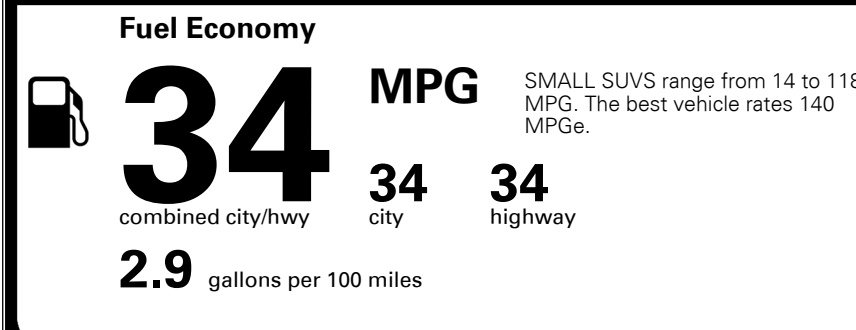

MSRP INCLUDING OPTIONS \$ 47,905.00

INLAND FREIGHT AND HANDLING \$ 1,375.00

TOTAL MANUFACTURER'S SUGGESTED RETAIL PRICE ▶ \$ 49,280.00

TOTAL ADDITIONAL WEIGHT: 6.6

EPA DOT Fuel Economy and Environment

Gasoline Vehicle