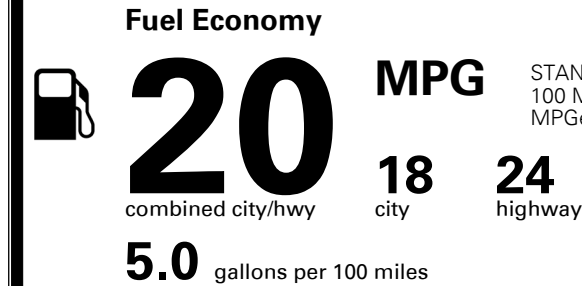

\$ 45,310.00

INLAND FREIGHT AND HANDLING

\$ 1,395.00

TOTAL MANUFACTURER'S SUGGESTED RETAIL PRICE ▶

\$ 46,705.00

*Additional terms and conditions apply.

**Kia Connect may be currently unavailable for Model Year 2022 and newer vehicles sold or purchased in Massachusetts; please see owners.kia.com for updates on availability.

TOTAL ADDITIONAL WEIGHT: 12.0

EPA DOT Fuel Economy and Environment

Gasoline Vehicle

STANDARD SUVs range from 11 to 100 MPG. The best vehicle rates 140 MPGe.

You spend
\$3,750
 more in fuel costs
 over 5 years
 compared to the
 average new vehicle.