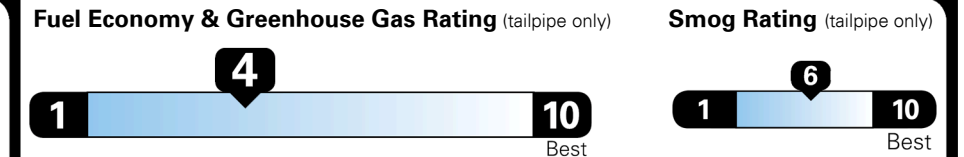

This vehicle emits 442 grams CO₂ per mile. The best emits 0 grams per mile (tailpipe only). Producing and distributing fuel also create emissions; learn more at fueleconomy.gov.

Actual results will vary for many reasons, including driving conditions and how you drive and maintain your vehicle. The average new vehicle gets 28 MPG and costs $9,750 to fuel over 5 years. Cost estimates are based on 15,000 miles per year at $ 3.60 per gallon. MPGe is miles per gasoline gallon equivalent. Vehicle emissions are a significant cause of climate change and smog.

fueleconomy.gov

Calculate personalized estimates and compare vehicles

GOVERNMENT 5-STAR SAFETY RATINGS

Overall Vehicle Score ★ ★ ★ ★ ★

Based on the combined rating of frontal, side and rollover. Should ONLY be compared to other vehicles of similar size and weight.

Frontal Driver ★ ★ ★ ★

Crash Passenger ★ ★ ★ ★

Based on the risk of injury in a frontal impact. Should ONLY be compared to other vehicles of similar size and weight.

Side Front seat ★ ★ ★ ★ ★

Crash Rear seat ★ ★ ★ ★ ★

Star ratings based on the risk of injury in a side impact.

Rollover ★ ★ ★ ★

Star ratings based on the risk of rollover in a single-vehicle crash.

Star ratings range from 1 to 5 stars (★★★★★) with 5 being the highest.

Source: National Highway Traffic Safety Administration (NHTSA).

www.safercar.gov or 1-888-327-4236

Manufacturer's suggested retail price includes Manufacturer's recommended pre-delivery service. License and title fees, state and local taxes and other dealer installed options and accessories are not included in the manufacturer's suggested retail price.

PARTS CONTENT INFORMATION

FOR VEHICLES IN THIS CAR LINE U.S./CANADIAN PARTS CONTENT: 60 %

MAJOR SOURCES OF FOREIGN PARTS: KOREA: 30%

NOTE: PARTS CONTENT DOES NOT INCLUDE FINAL ASSEMBLY, DISTRIBUTION, OR OTHER NON-PARTS COSTS.

FOR THIS VEHICLE FINAL ASSEMBLY POINT: WEST POINT, GA, USA

COUNTRY OF ORIGIN

ENGINE: KOREA

TRANSMISSION: USA