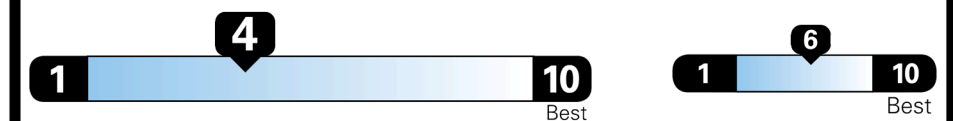

Fuel Economy & Greenhouse Gas Rating (tailpipe only) Smog Rating (tailpipe only)

This vehicle emits 442 grams CO₂ per mile. The best emits 0 grams per mile (tailpipe only). Producing and distributing fuel also create emissions; learn more at fueleconomy.gov.

Actual results will vary for many reasons, including driving conditions and how you drive and maintain your vehicle. The average new vehicle gets 28 MPG and costs $9,750 to fuel over 5 years. Cost estimates are based on 15,000 miles per year at $ 3.60 per gallon. MPGe is miles per gasoline gallon equivalent. Vehicle emissions are a significant cause of climate change and smog.

fueleconomy.gov

Calculate personalized estimates and compare vehicles

GOVERNMENT 5-STAR SAFETY RATINGS

Overall Vehicle Score ★ ★ ★ ★ ★

Based on the combined rating of frontal, side and rollover. Should ONLY be compared to other vehicles of similar size and weight.

Frontal Driver ★ ★ ★ ★

Crash Passenger ★ ★ ★ ★

Based on the risk of injury in a frontal impact. Should ONLY be compared to other vehicles of similar size and weight.

Side Front seat ★ ★ ★ ★ ★

Crash Rear seat ★ ★ ★ ★ ★

Star ratings based on the risk of injury in a side impact.

Rollover ★ ★ ★ ★

Star ratings based on the risk of rollover in a single-vehicle crash.

Star ratings range from 1 to 5 stars (★★★★★) with 5 being the highest.

Source: National Highway Traffic Safety Administration (NHTSA).

www.safercar.gov or 1-888-327-4236

Manufacturer's suggested retail price includes Manufacturer's recommended pre-delivery service. License and title fees, state and local taxes and other dealer installed options and accessories are not included in the manufacturer's suggested retail price.

PARTS CONTENT INFORMATION

FOR VEHICLES IN THIS CAR LINE U.S./CANADIAN PARTS CONTENT: 60 %

MAJOR SOURCES OF FOREIGN PARTS: KOREA: 30%

NOTE: PARTS CONTENT DOES NOT INCLUDE FINAL ASSEMBLY, DISTRIBUTION, OR OTHER NON-PARTS COSTS.

FOR THIS VEHICLE FINAL ASSEMBLY POINT: WEST POINT, GA, USA

COUNTRY OF ORIGIN

ENGINE: KOREA

TRANSMISSION: USA