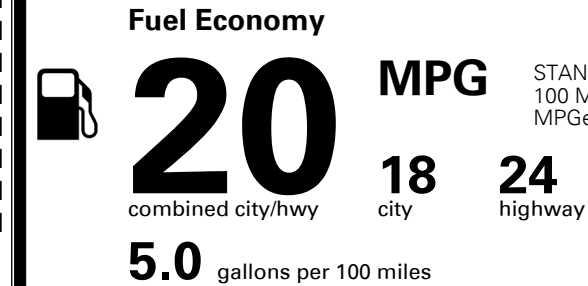

\$495.00
 \$600.00
 \$225.00

MSRP INCLUDING OPTIONS

\$ 41,410.00

INLAND FREIGHT AND HANDLING

\$ 1,395.00

TOTAL MANUFACTURER'S SUGGESTED RETAIL PRICE ▶

\$ 42,805.00

TOTAL ADDITIONAL WEIGHT: 12.0

EPA DOT Fuel Economy and Environment

Gasoline Vehicle

STANDARD SUVs range from 11 to 100 MPG. The best vehicle rates 140 MPGe.

You spend
\$3,750
 more in fuel costs
 over 5 years
 compared to the
 average new vehicle.