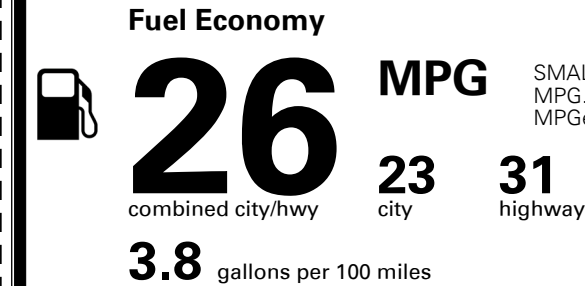

EPA DOT Fuel Economy and Environment

Gasoline Vehicle

SMALL SUVs range from 14 to 118 MPG. The best vehicle rates 140 MPGe.

You spend $750 more in fuel costs over 5 years compared to the average new vehicle.

Annual fuel cost $2,100

Fuel Economy & Greenhouse Gas Rating (tailpipe only) **Smog Rating** (tailpipe only)