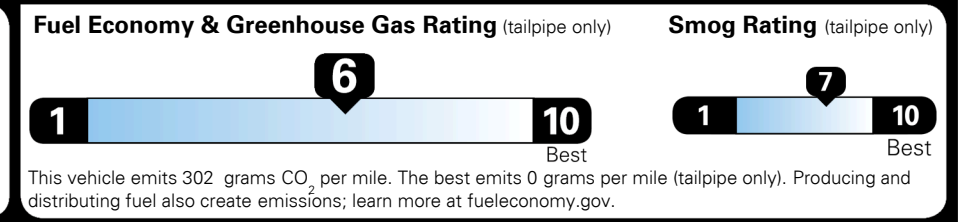

INLAND FREIGHT AND HANDLING \$ 1,325.00

TOTAL MANUFACTURER'S SUGGESTED RETAIL PRICE ▶ \$ 21,835.00

TOTAL ADDITIONAL WEIGHT: 6.0

*Additional terms and conditions apply.
 **Kia Connect may be currently unavailable for Model Year 2022 and newer vehicles sold or purchased in Massachusetts; please see owners.kia.com for updates on availability.
 NOTE: When you purchase this vehicle, Kia America, Inc. collects personal information you provide to the dealership. For information on our collection and use of personal information and your rights, please see our Privacy Policy on www.kia.com.

EPA DOT Fuel Economy and Environment

Gasoline Vehicle

You save \$750
 in fuel costs over 5 years compared to the average new vehicle.

Annual fuel cost **\$1,800**

Actual results will vary for many reasons, including driving conditions and how you drive and maintain your vehicle. The average new vehicle gets 28 MPG and costs \$9,750 to fuel over 5 years. Cost estimates are based on 15,000 miles per year at \$ 3.60 per gallon. MPGe is miles per gasoline gallon equivalent. Vehicle emissions are a significant cause of climate change and smog.