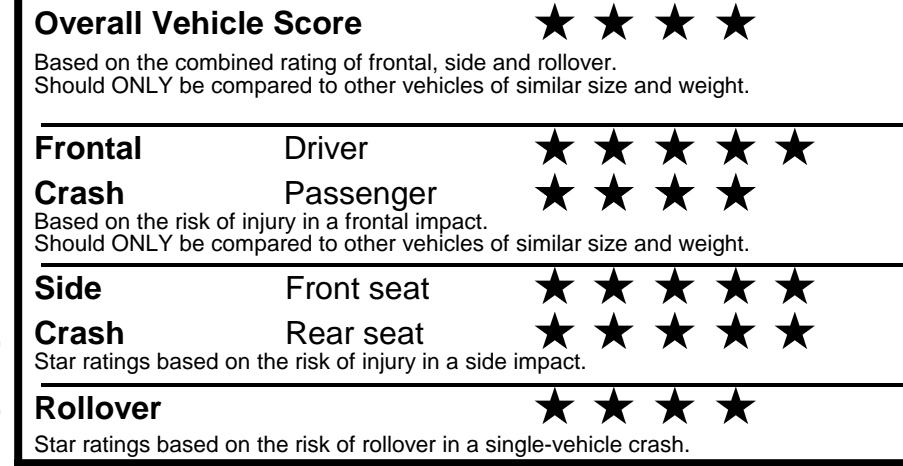

fueleconomy.gov

Calculate personalized estimates and compare vehicles

GOVERNMENT 5-STAR SAFETY RATINGS

Star ratings range from 1 to 5 stars (★★★★★) with 5 being the highest. Source: National Highway Traffic Safety Administration (NHTSA). www.safercar.gov or 1-888-327-4236