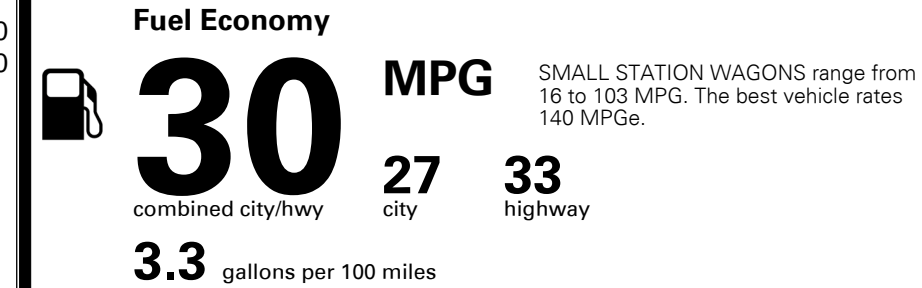

INLAND FREIGHT AND HANDLING \$ 1,325.00

TOTAL MANUFACTURER'S SUGGESTED RETAIL PRICE ▶ \$ 21,835.00

TOTAL ADDITIONAL WEIGHT: 6.0

*Additional terms and conditions apply.
 **Kia Connect may be currently unavailable for Model Year 2022 and newer vehicles sold or purchased in Massachusetts; please see owners.kia.com for updates on availability.
 NOTE: When you purchase this vehicle, Kia America, Inc. collects personal information you provide to the dealership. For information on our collection and use of personal information and your rights, please see our Privacy Policy on www.kia.com.

EPA DOT Fuel Economy and Environment

Gasoline Vehicle

You save \$750
 in fuel costs over 5 years compared to the average new vehicle.

Annual fuel cost **\$1,800**

Actual results will vary for many reasons, including driving conditions and how you drive and maintain your vehicle. The average new vehicle gets 28 MPG and costs \$9,750 to fuel over 5 years. Cost estimates are based on 15,000 miles per year at \$ 3.60 per gallon. MPGe is miles per gasoline gallon equivalent. Vehicle emissions are a significant cause of climate change and smog.