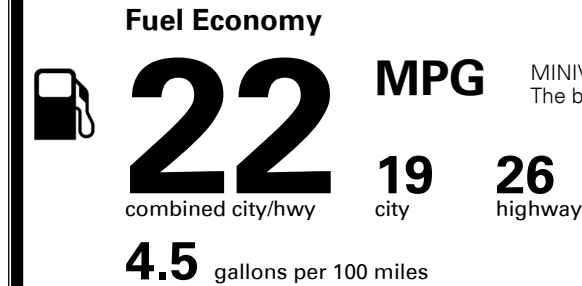

TOTAL ADDITIONAL WEIGHT: 11.4

EPA DOT Fuel Economy and Environment

Gasoline Vehicle

MINIVANS range from 20 to 48 MPG. The best vehicle rates 140 MPGe.

You spend \$2,500 more in fuel costs over 5 years compared to the average new vehicle.