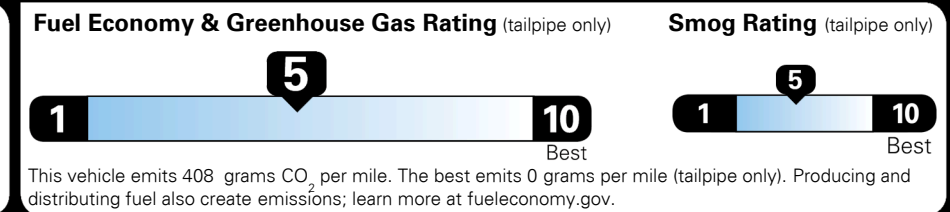

EPA DOT Fuel Economy and Environment

Gasoline Vehicle

You spend \$2,500 more in fuel costs over 5 years compared to the average new vehicle.

Annual fuel cost \$2,450

Actual results will vary for many reasons, including driving conditions and how you drive and maintain your vehicle. The average new vehicle gets 28 MPG and costs \$9,750 to fuel over 5 years. Cost estimates are based on 15,000 miles per year at \$ 3.60 per gallon. MPGe is miles per gasoline gallon equivalent. Vehicle emissions are a significant cause of climate change and smog.