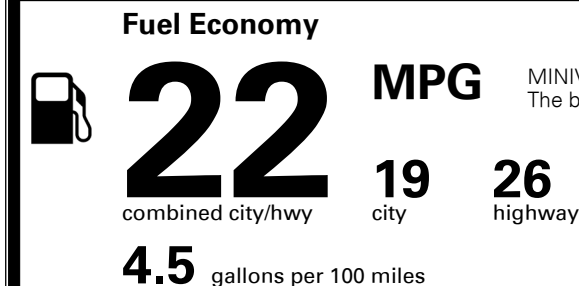

EPA DOT Fuel Economy and Environment

Gasoline Vehicle

MINIVANS range from 20 to 48 MPG. The best vehicle rates 140 MPGe.

You spend $2,500 more in fuel costs over 5 years compared to the average new vehicle.

Annual fuel cost $2,450