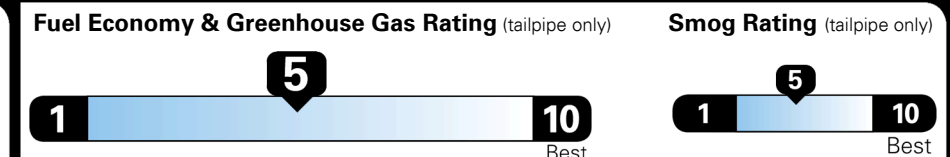

This vehicle emits 408 grams CO₂ per mile. The best emits 0 grams per mile (tailpipe only). Producing and distributing fuel also create emissions; learn more at fueleconomy.gov.

Actual results will vary for many reasons, including driving conditions and how you drive and maintain your vehicle. The average new vehicle gets 28 MPG and costs $9,750 to fuel over 5 years. Cost estimates are based on 15,000 miles per year at $ 3.60 per gallon. MPGe is miles per gasoline gallon equivalent. Vehicle emissions are a significant cause of climate change and smog.

fueleconomy.gov

Calculate personalized estimates and compare vehicles

GOVERNMENT 5-STAR SAFETY RATINGS

Overall Vehicle Score Not Rated

Based on the combined rating of frontal, side and rollover. Should ONLY be compared to other vehicles of similar size and weight.

Frontal Driver Not Rated

Crash Passenger Not Rated

Based on the risk of injury in a frontal impact. Should ONLY be compared to other vehicles of similar size and weight.

Side Front seat Not Rated

Crash Rear seat Not Rated

Star ratings based on the risk of injury in a side impact.

Rollover Not Rated

Star ratings based on the risk of rollover in a single-vehicle crash.

Star ratings range from 1 to 5 stars (★★★★★) with 5 being the highest.

Source: National Highway Traffic Safety Administration (NHTSA).

www.safercar.gov or 1-888-327-4236

Manufacturer's suggested retail price includes Manufacturer's recommended pre-delivery service. License and title fees, state and local taxes and other dealer installed options and accessories are not included in the manufacturer's suggested retail price.

PARTS CONTENT INFORMATION

FOR VEHICLES IN THIS CAR LINE U.S./CANADIAN PARTS CONTENT: 1 %

MAJOR SOURCES OF FOREIGN PARTS: KOREA: 95%

NOTE: PARTS CONTENT DOES NOT INCLUDE FINAL ASSEMBLY, DISTRIBUTION, OR OTHER NON-PARTS COSTS.

FOR THIS VEHICLE FINAL ASSEMBLY POINT: GWANGMYEONG, KOREA

COUNTRY OF ORIGIN

ENGINE: KOREA

TRANSMISSION: KOREA