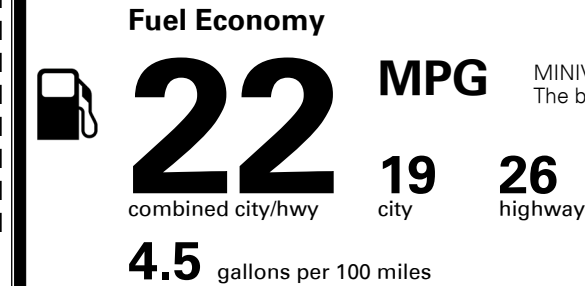

## EPA DOT Fuel Economy and Environment

Gasoline Vehicle

MINIVANS range from 20 to 48 MPG. The best vehicle rates 140 MPGe.

You spend  
**\$2,500**  
 more in fuel costs  
 over 5 years  
 compared to the  
 average new vehicle.