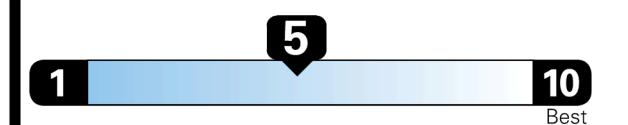

Fuel Economy & Greenhouse Gas Rating (tailpipe only)