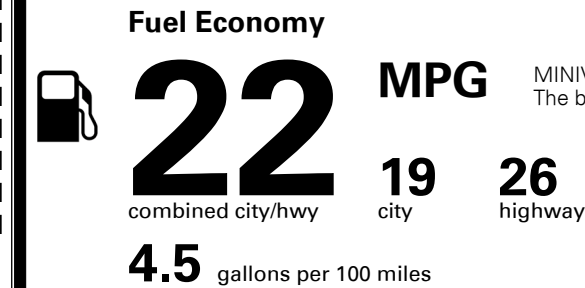

EPA DOT Fuel Economy and Environment

Gasoline Vehicle

MINIVANS range from 20 to 48 MPG. The best vehicle rates 140 MPGe.

You spend
$2,500
more in fuel costs
over 5 years
compared to the
average new vehicle.

Annual fuel cost
$2,450